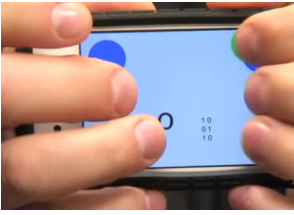

## Braille touchpad

Published on Welcome to Matter(s) (<http://www.welcometomatters.com>)

---

## Braille touchpad

BrailleTouch is a smartphone application developed by Georgia Tech's researchers. It enables visually impaired people to write text messages simply by using six keys on the screen representing the Braille alphabet.